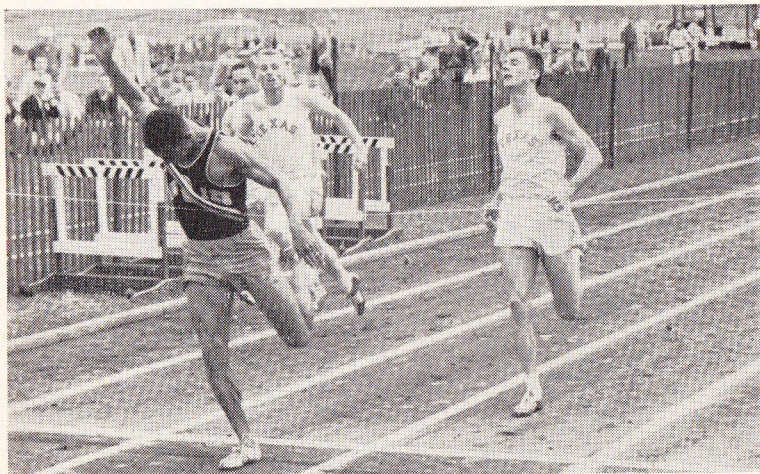

#### UNIVERSITY DIVISION

**TEAM SCORES**—Abilene Christian 55½, Baylor 52, Houston 46½, Southern Methodist 44, **100 YARDS**—Morrow (A) 9.4, tie between Beck (H) and Woodhouse (A), Fuquay

THERE'S NO MORE MORROW as Abilene Christian College track fans at the fabulous Bobby closes out his National Championship competition with a second straight sweep of sprint honors. Morrow tied old record of 9.3 for the 100 in prelims and captured the title in 9.4. He then copped the 220 in 21 flat, the best time ever made around one turn in a championship meet.